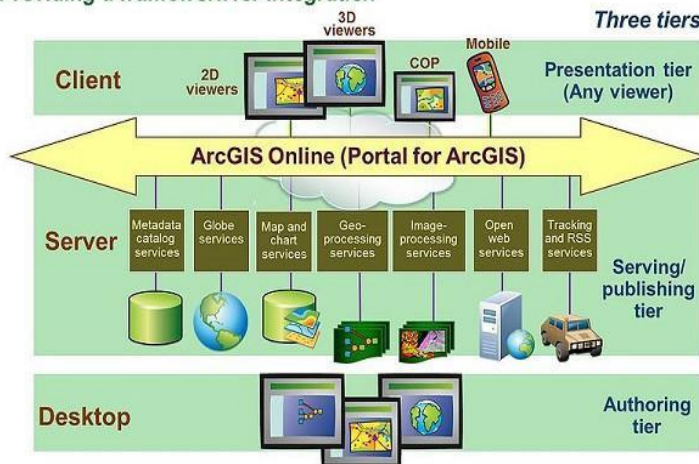

# Geographic Information Systems (GIS)

Enterprise GIS Solutions • Software Development • Data Analysis • Cloud Management

*Providing a framework for integration*

- Portal for ArcGIS Implementations
- Portal Migration to ArcGIS Online and vice versa
- Mission Critical Enterprise GIS Monitoring
- Mobile Development & Field Data Collection
- Enterprise GIS Design & Implementation
- GIS Application Development (Desktop, Web, and Mobile)
- GIS Strategic Plans & Needs Assessments
- GIS Data Management & Modeling
- Geodatabase Design & Development
- ArcGIS Online for Organization
- GIS Solutions Architecture & Workflow Design
- GIS Analysis, FME, Large data manipulation
- CAD to GIS Data Migration & Conversion
- GIS Training & Support
- 3D Visualization & Modeling

### Skills

- Automation of processes for managing, ingesting, merging, and deconflicting data
- Geodatabase management
- Geospatial data conversion
- GIS Solutions Architecture & Workflow Design
- Guidance to optimize data collection
- Creation of customized geospatial products from community data
- Static and Interactive Map Dashboard
- Vision Zero real time Dashboard
- Story Maps and Esri Sites
- Survey 123
- Tracker Applications
- Automated update data on daily/weekly basis

## Open-Source based GIS App Design and Development

We help our clients or partners building Open Geospatial Consortium (OGC) standard based GIS (Geographical Information System) Application Design and Development activities; e.g. Quantum GIS.